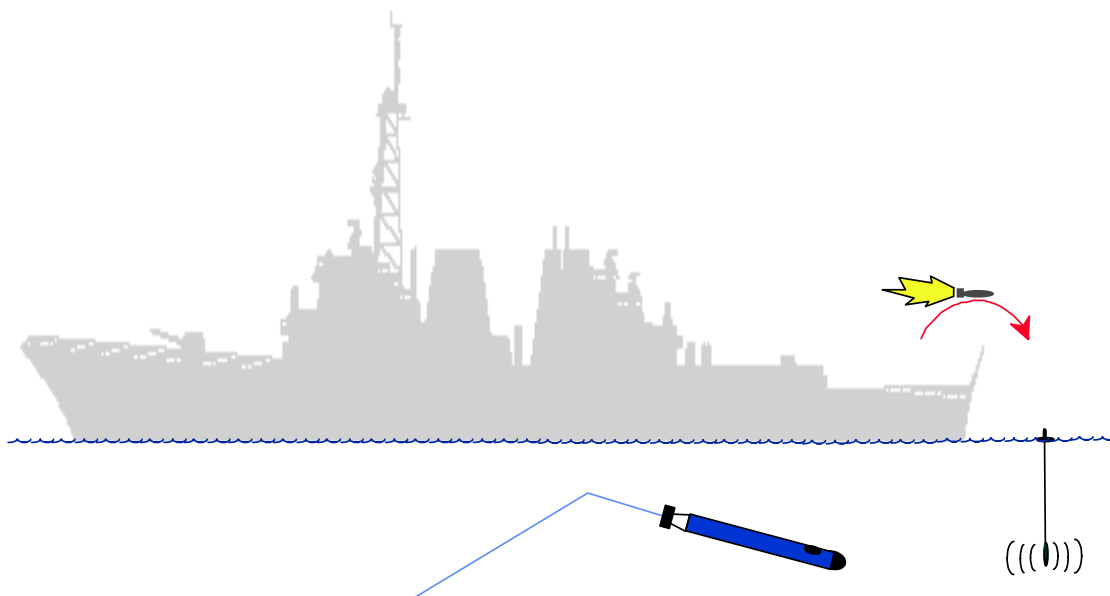

# World leader in expendable acoustic countermeasures

for submarines and surface ships

- Countermeasures for launch from submarine internal signal ejectors and external launch tubes
- Acoustic countermeasure modules are adaptable to surface ship use in over-the-side and mortar or rocket launch variants
  - Mk-37 super RBOC launcher
  - Super Barricade and other launchers

Shown above:  
 Top:  
 3 inch (7.5cm)  
 acoustic  
 countermeasures  
 Bottom:  
 4 inch (10cm)  
 acoustic  
 countermeasure

6.25 inch (16cm) acoustic countermeasure

## Surface Ship Torpedo Defense (SSTD) expandable acoustic countermeasure systems

- Deployed by existing AAW launcher
- Mortar and rocket launched variant
- Can be deployed in an over-the-side configuration